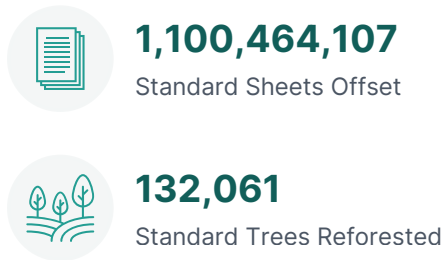

LIFETIME IMPACT STATEMENT

Channel ID: **ACT_BFA2825D8533**

Date Joined: **2018-08-07**

Generated: **2025-04-04**

SumnerOne

PrintReleaf certifies that SumnerOne customers have collectively offset the equivalent of 1,100,464,107 total standard sheets of paper consumption by reforesting 132,061 standard trees and have offset 0.000 MTCO_{2e} emissions for the consumption of 0 sheets of paper on PrintReleaf.

REFORESTATION

CARBON

LIFETIME GLOBAL IMPACT

LIFETIME IMPACT STATEMENT

REFORESTATION IMPACT

Reforestation Project	Trees	Reforestation Project	Trees
Madagascar	60,661	Romania	2,395
Dominican Republic	25,333	United States - South Dakota	1,631
Mexico	13,874	British Columbia (Cariboo)	580
Northern California	10,275	India	580
Tanzania	7,897	Brazil	69.72
Northern Ireland	4,731	British Columbia (Redstone)	32.07
France (Torcé)	4,001		
		Total Trees	132,061